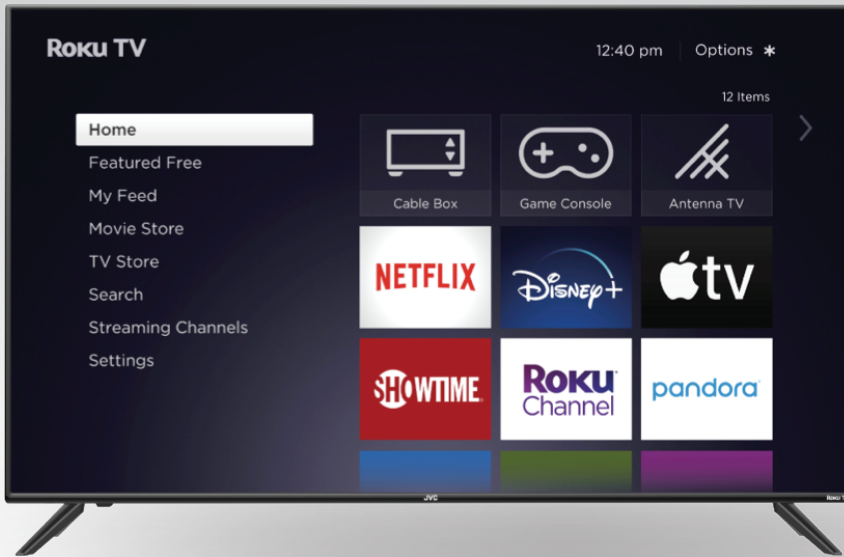

## 50" UHD DLED Smart Roku TV

### 50" 4K UHD SMART TV

#### Powered by Roku TV

PREMIER Series combines Edge-to-Edge View Design, 4K HDR Picture quality and the most advanced Smart TV system ever. Roku TV built-in.

**4K HDR**  
HIGH DYNAMIC RANGE  
ULTRA HD

### KEY FEATURES

- 49.5" screen (measured diagonally) with 16:9 aspect ratio
- 3840 x 2160 native resolution for Ultra-HD (4K) performance
- HDR10, HLG
- Dolby Digital Plus
- Edge-to-Edge Viewing
- 3 HDMI® inputs for true digital connections
- High brightness provides a vivid and brilliant picture
- USB (Media Player and Live TV Pause)
- Full-function remote control